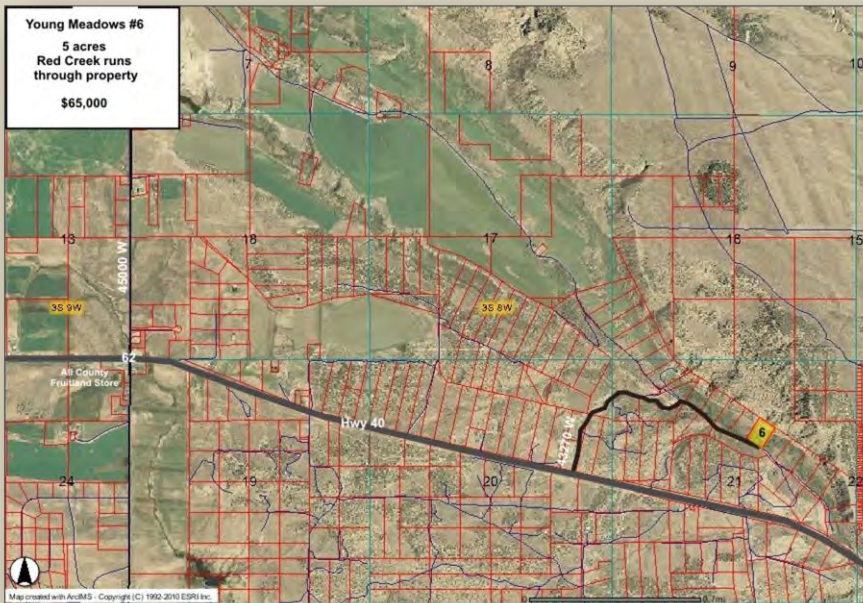

Land for Sale
Young Meadows, Lot #6
5.00 acres
$57,900

Thunder Ridge Real Estate
435-828-8824
Eileen Anderson-Warner
www.StretchYourDream.com